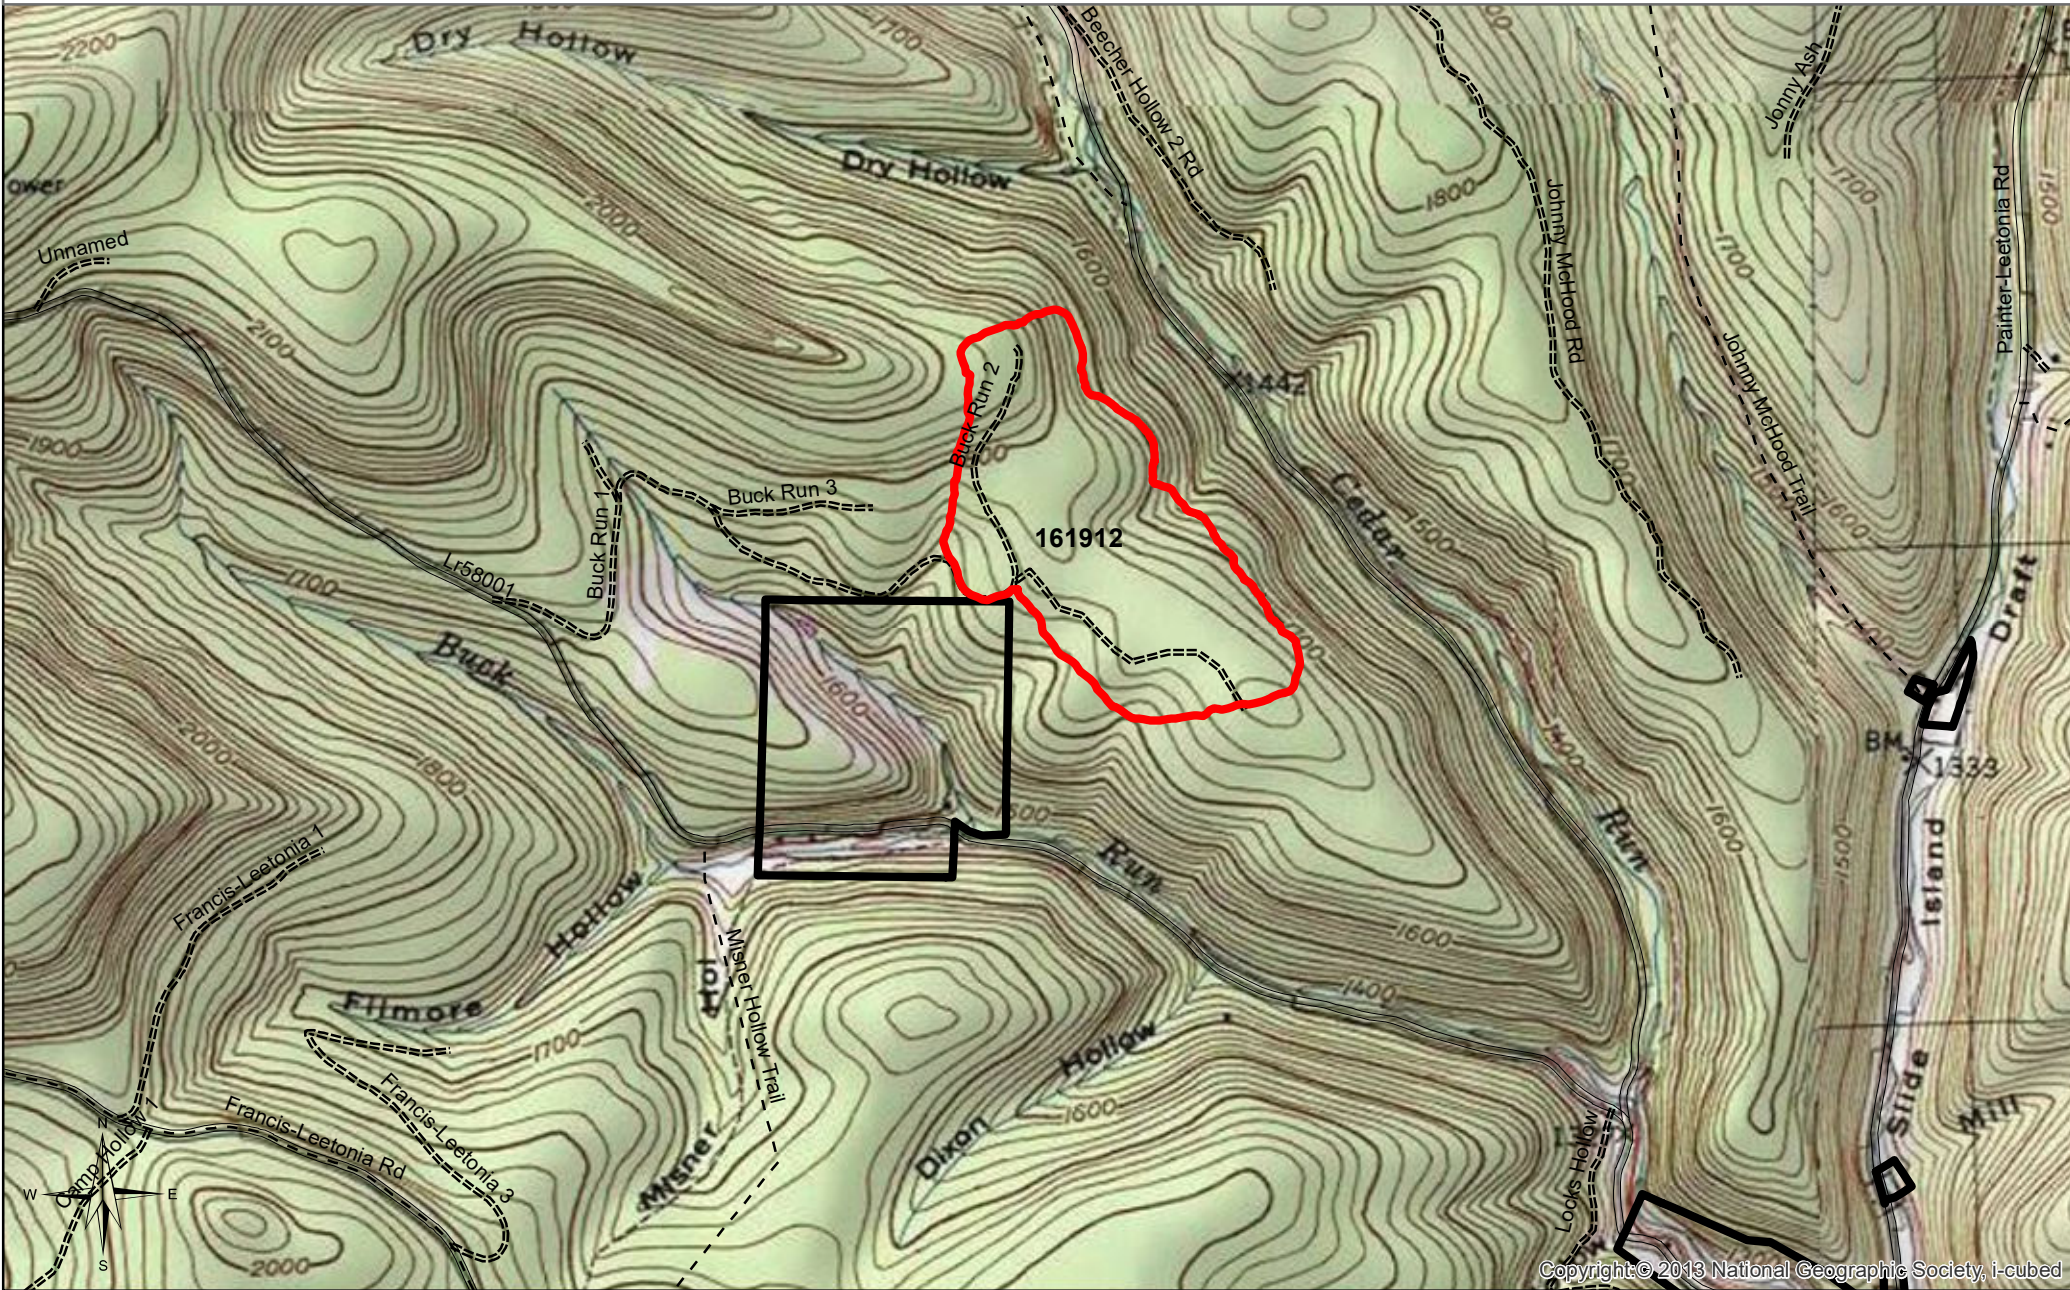

Ron Doughtie
Sept. 5, 2019
Map Section: 5
Compartment: 44
Scale: 1 inch equals 0.25 miles

EXHIBIT A
TIOGA STATE FOREST
16-1910
Brush Cutting
Elk Township, Tioga County

35 ACRES

Mac Flook
Sept. 5, 2019
Map Section: 4
Compartment: 38
Scale: 1 inch equals 0.25 miles

EXHIBIT A

86 ACRES

TIOGA STATE FOREST
16-1912
Brush Cutting - Hand Only
Elk Township, Tioga County

Ron Doughtie
Sept 10, 2019
Map Section: 4
Compartment: 47
Scale: 1 inch equals 0.25 miles

EXHIBIT A
TIOGA STATE FOREST
16-1920
Brush Cutting - Hand Only
Elk Township, Tioga County

91 ACRES