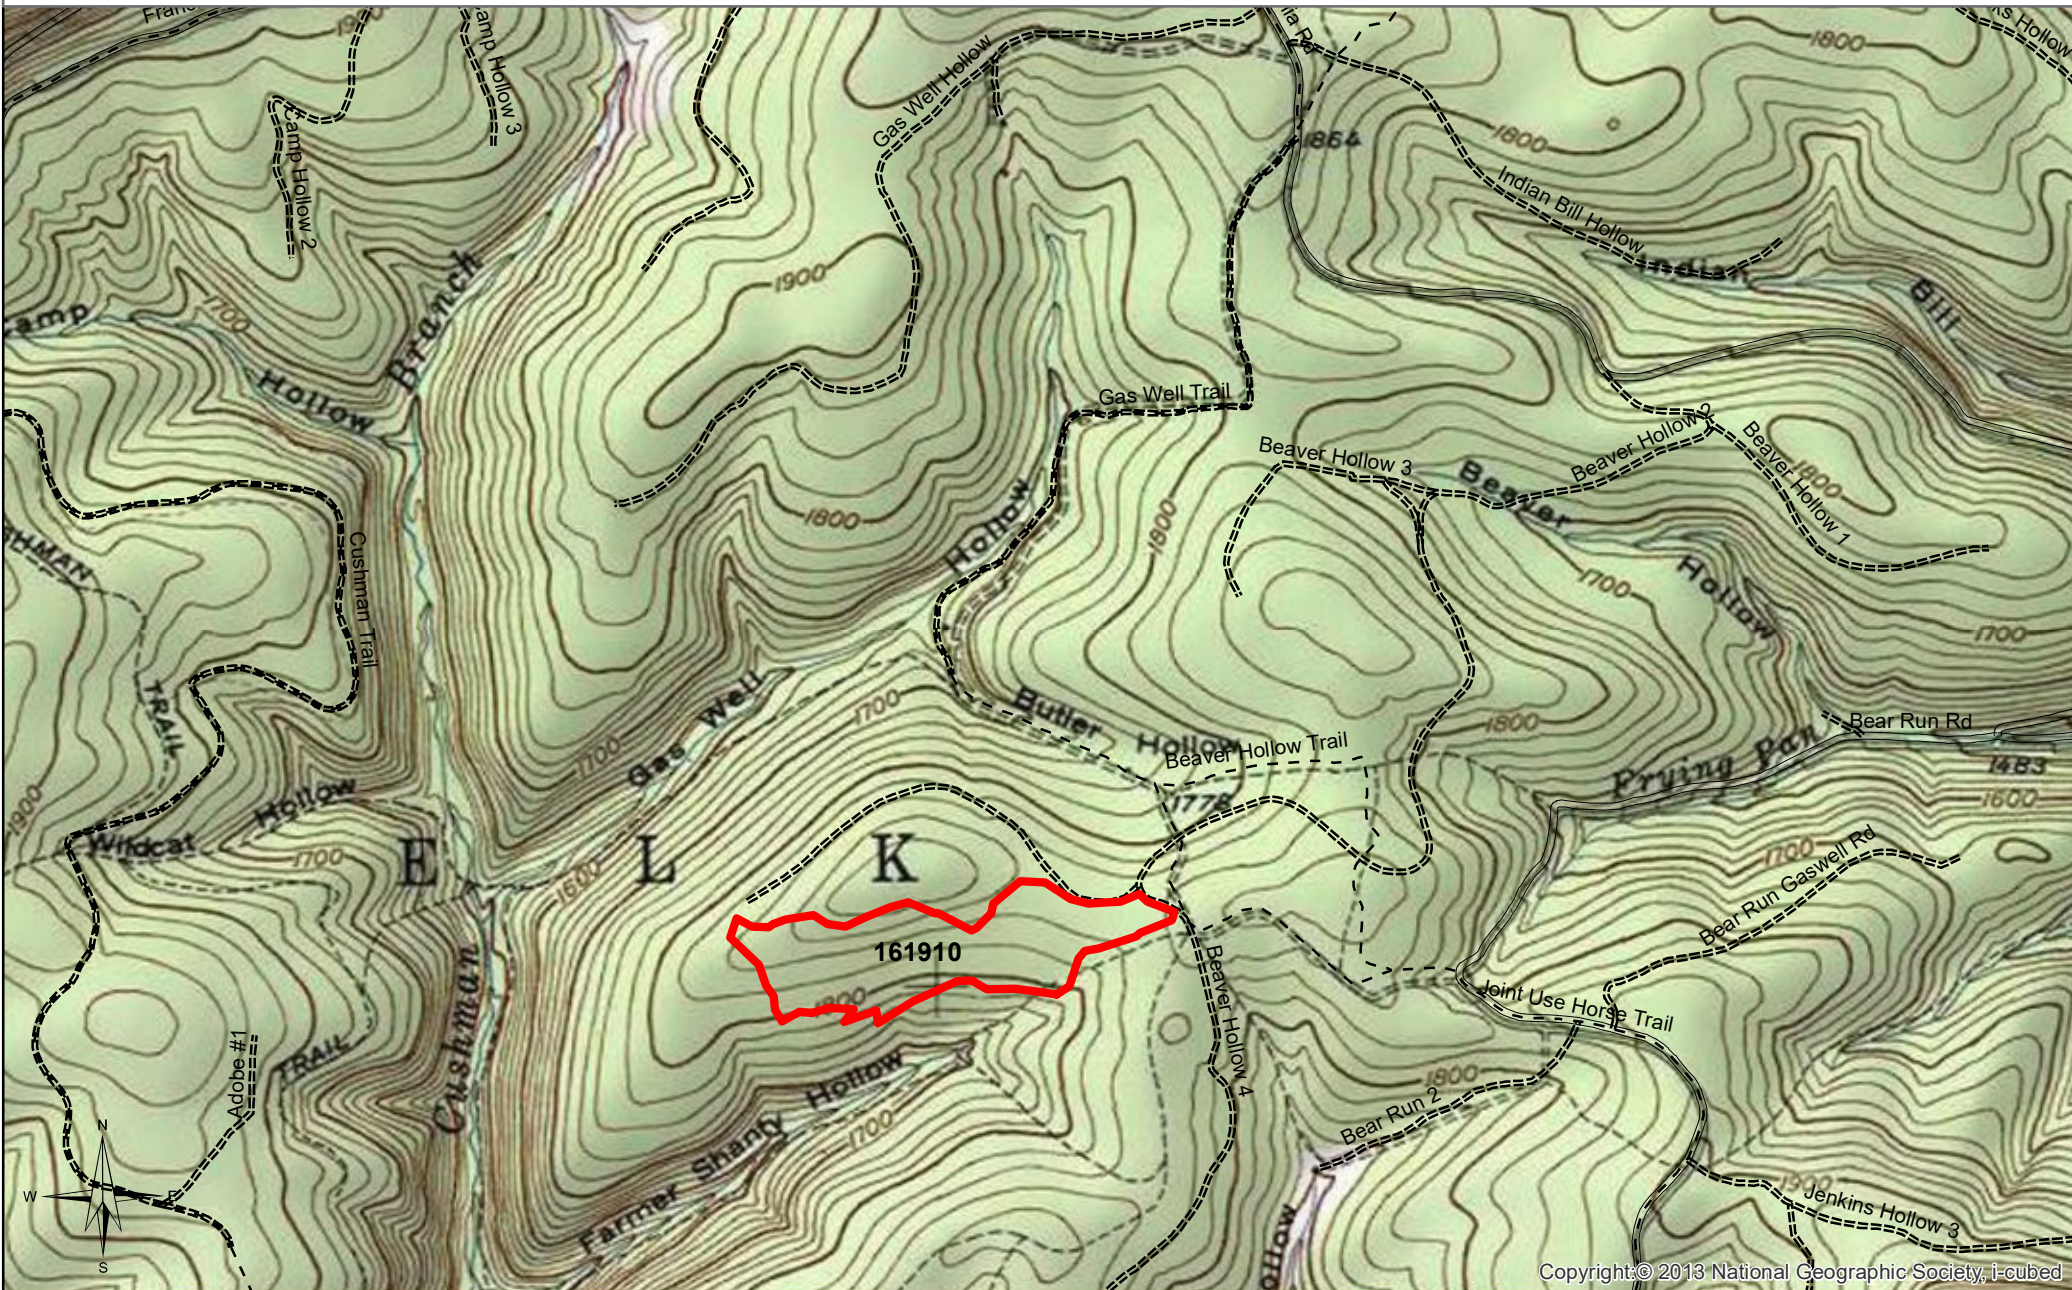

Ron Doughtie
Sept. 5, 2019
Map Section: 5
Compartment: 44
Scale: 1 inch equals 0.25 miles

EXHIBIT A
TIOGA STATE FOREST
16-1910
Brush Cutting
Elk Township, Tioga County

35 ACRES

Mac Flook
Sept. 5, 2019
Map Section: 4
Compartment: 38
Scale: 1 inch equals 0.25 miles

EXHIBIT A

86 ACRES

TIOGA STATE FOREST
16-1912
Brush Cutting - Hand Only
Elk Township, Tioga County

Ron Doughtie
Sept 10, 2019
Map Section: 4
Compartment: 47
Scale: 1 inch equals 0.25 miles

EXHIBIT A
TIOGA STATE FOREST
16-1920
Brush Cutting - Hand Only
Elk Township, Tioga County

91 ACRES